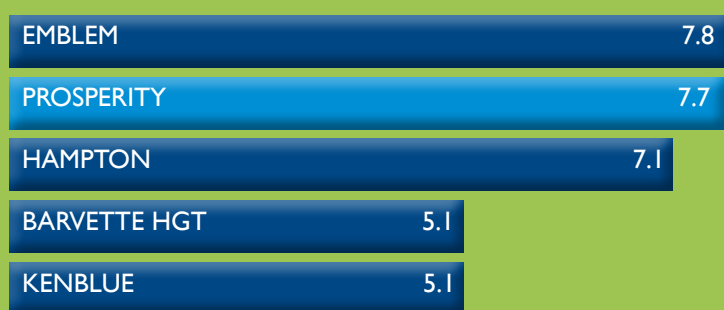

KENTUCKY BLUEGRASS

TURF

Prosperity
Kentucky Bluegrass
How low can you go?

PROSPERITY Kentucky Bluegrass provides outstanding turf quality, very dark color, and tolerates low mowing. Prosperity has a low growth habit and high density, with a medium-fine leaf texture and a very dark blue-green color. Prosperity demonstrates high heat tolerance as well as excellent leaf spot resistance, stripe rust resistance, and powdery mildew resistance.

- High heat and drought tolerance
- Low growth habit
- Tolerates low mowing
- Proven performance record
- Superb disease resistance

PERFORMANCE DATA

TURF QUALITY

Performance of Kentucky bluegrass cultivars and selections in a turf trial Sept. 2007 in North Brunswick, NJ; 1-9, where 9 is ideal (LSD=0.8)

DROUGHT TOLERANCE

NTEP 2006-10 data. Drought tolerance (dormancy) ratings of Kentucky bluegrass cultivars: 1-9, where 9 is ideal (LSD=1.5)

GENETIC COLOR

NTEP 2006-10 data. Genetic color ratings of Kentucky bluegrass cultivars grown in twenty U.S. locations: 1-9, where 9 is ideal (LSD=0.3)