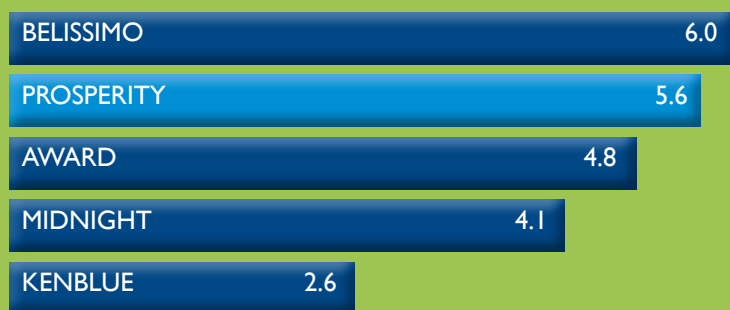

KENTUCKY BLUEGRASS

TURF

Prosperity
Kentucky Bluegrass
How low can you go?

PROSPERITY Kentucky Bluegrass provides outstanding turf quality, very dark color, and tolerates low mowing. Prosperity has a low growth habit and high density, with a medium-fine leaf texture and a very dark blue-green color. Prosperity demonstrates high heat tolerance as well as excellent leaf spot resistance, stripe rust resistance, and powdery mildew resistance.

- High heat and drought tolerance
- Low growth habit
- Tolerates low mowing
- Proven performance record
- Superb disease resistance

PERFORMANCE DATA

TURF QUALITY

Performance of Kentucky bluegrass cultivars and selections in a turf trial Sept. 2007 in North Brunswick, NJ; 1-9, where 9 is ideal (LSD=0.8)

DROUGHT TOLERANCE

NTEP 2006-10 data. Drought tolerance (dormancy) ratings of Kentucky bluegrass cultivars: 1-9, where 9 is ideal (LSD=1.5)

GENETIC COLOR

NTEP 2006-10 data. Genetic color ratings of Kentucky bluegrass cultivars grown in twenty U.S. locations: 1-9, where 9 is ideal (LSD=0.3)